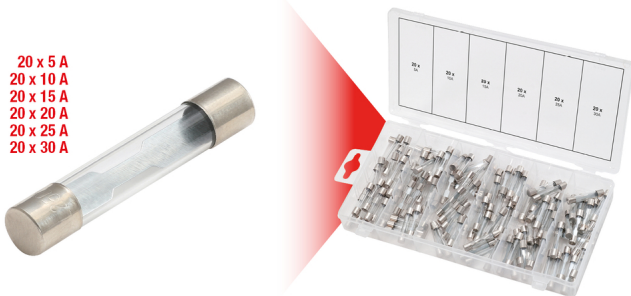

Glass fuses assortment, 5-30A, 120 pcs

Article No.: 970.0270

EAN: 4042146478462

Promotional price: €20.00 *

20 x 5 A
20 x 10 A
20 x 15 A
20 x 20 A
20 x 25 A
20 x 30 A

Description

- trigger characteristics: Idle
- in plastic storage case

Properties

Packaging contents:	1
Packaging height, mm:	35
Packaging length, mm:	228
Packaging width, mm:	116
Parts in the set:	120
Weight [g]:	220