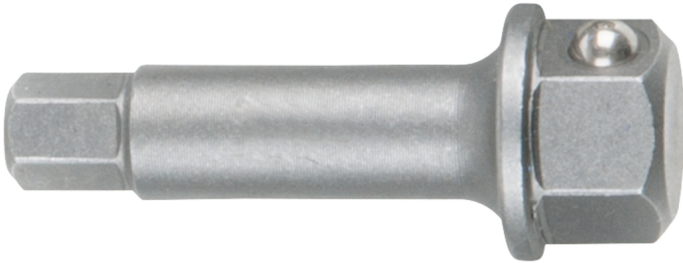

Internal square socket wrench insert, 9 mm

Article No.: 918.3504

EAN: 4042146623367

RRP: €23.43 *

Description

Properties

Jaw opening in mm:	9
Material1:	finest chrome vanadium steel, matt finished
Packaging contents:	1
Packaging height, mm:	25
Packaging length, mm:	83
Packaging width, mm:	61
Weight [g]:	35
profile1:	hexagon