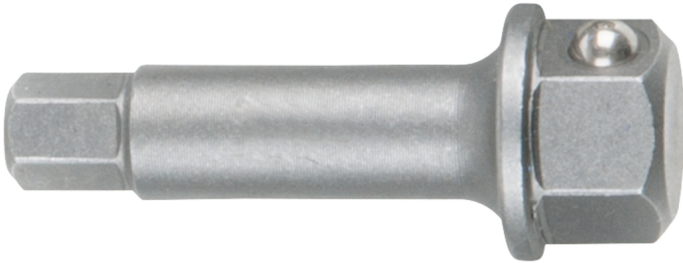

## Internal square socket wrench insert, 7 mm

**Article No.:** 918.3502

**EAN:** 4042146623343

**RRP:** €23.43 \*

### Description

### Properties

<b>Jaw opening in mm:</b>	7
<b>Material1:</b>	finest chrome vanadium steel, matt finished
<b>Packaging contents:</b>	1
<b>Packaging height, mm:</b>	15
<b>Packaging length, mm:</b>	51
<b>Packaging width, mm:</b>	81
<b>Weight [g]:</b>	29
<b>profile1:</b>	hexagon