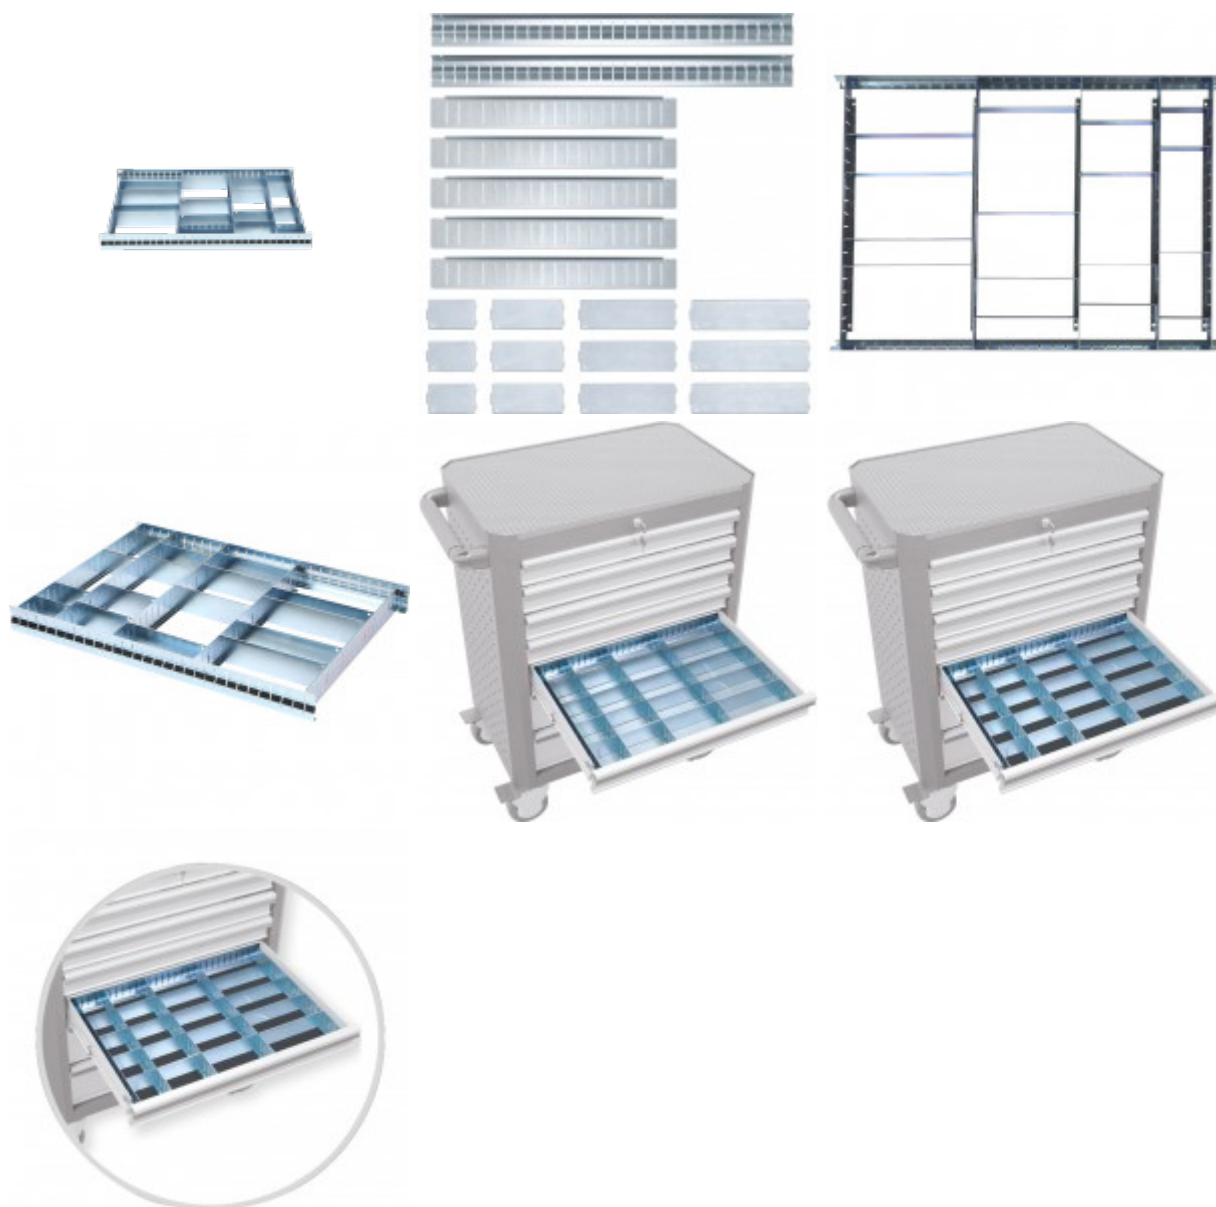

Drawer divider set 23 pcs

Article No.: 875.9940

EAN: 4042146375136

RRP: €97.22 *

Description

- for use only in drawers with inside dimensions 565 x 395 mm
- options to store various tools
- suitable for ECO
- individually adjustable
- sheet steel

Properties

Application in general: for drawers with inside dimensions 565 x 395

Function attribute 1: adjustable

Material1: sheet

Packaging contents: 1

Packaging height, mm: 46

Packaging length, mm: 579

Packaging width, mm: 97

Parts in the set: 23

Weight [g]: 3000

Consists of

Article No.	Quantity	Article	RRP: (ex. VAT)
875.9941	2 x	 Fix panel 565x50x1,5 mm	€10.31 *
875.9942	5 x	 Fix panel 393x50x1,5 mm	€7.55 *
875.9943	4 x	 Big panel 188x50x1,5 mm	€3.70 *

875.9944	4 x		Big panel 150x50x1,5 mm	€3.44 *
875.9945	4 x		Middle panel 112x50x1,5 mm	€3.14 *
875.9946	4 x		Small panel 79,4 x 50 x 1,5 mm	€3.28 *