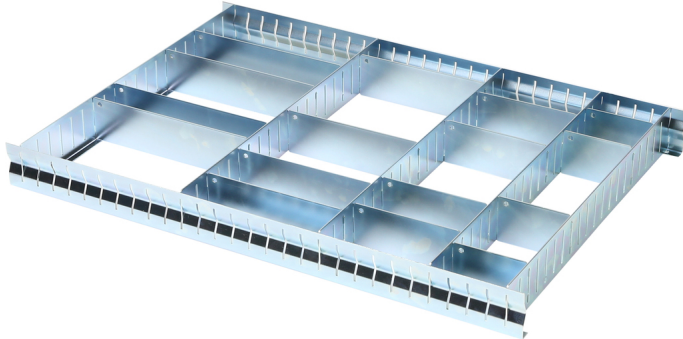

Drawer divider set 23 pcs

Article No.: 875.9940

EAN: 4042146375136

RRP: €97.22 *

Description

- for use only in drawers with inside dimensions 565 x 395 mm
- options to store various tools
- suitable for ECO
- individually adjustable
- sheet steel

Properties

Application in general: for drawers with inside dimensions 565 x 395

Function attribute 1: adjustable

Material1: sheet

Packaging contents: 1

Packaging height, mm: 46

Packaging length, mm: 579

Packaging width, mm: 97

Parts in the set: 23

Weight [g]: 3000

Consists of

Article No.	Quantity	Article	RRP: (ex. VAT)
875.9941	2 x	 Fix panel 565x50x1,5 mm	€10.31 *
875.9942	5 x	 Fix panel 393x50x1,5 mm	€7.55 *
875.9943	4 x	 Big panel 188x50x1,5 mm	€3.70 *

875.9944	4 x		Big panel 150x50x1,5 mm	€3.44 *
875.9945	4 x		Middle panel 112x50x1,5 mm	€3.14 *
875.9946	4 x		Small panel 79,4 x 50 x 1,5 mm	€3.28 *