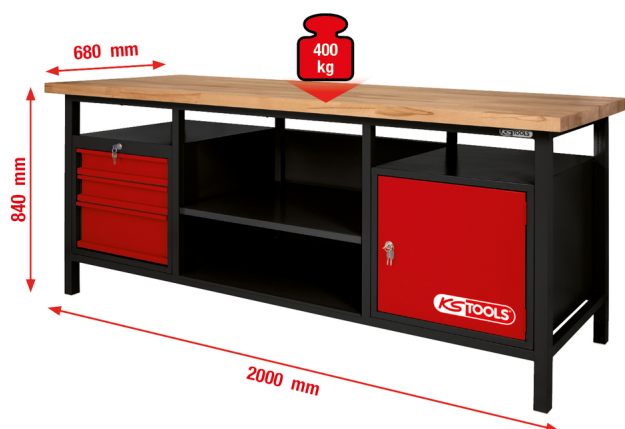

Xextra long workbench with 3 drawers and 1 door

Article No.: 865.0201

EAN: 4042146209424

Promotional price: €1,295.00 *

Description

- robust and stable steel construction with 1,0 mm sheet steel distortion resistant
- high level of stability
- general construction from robust steel square type tube
- high stability due to all metal parts being welded
- lockable door
- worktop solid beech
- central locking system on all drawers through the cylinder lock
- ball bearing drawer runners
- drawers are 100% extendable
- electrostatic powder coating

Properties

Base frame:	square profile
Colour:	black-red
Depth in mm:	680.0
Door dimensions:	H 425 x B 430 mm
Drawer dimensions1:	2 x H 85 x B 430 x T 520 mm
Drawer dimensions2:	1 x H 165 x B 430 x T 520 mm
Drawer runner:	full extension
Function attribute 1:	lockable
Height in mm:	840.0
Load capacity of each drawer:	35,0
Material1:	steel sheet
Number of swing doors:	1
Packaging contents:	1
Packaging height, mm:	720
Packaging length, mm:	2010
Packaging width, mm:	710
Rollable:	no
Total load capacity kg:	400,0
Total number of drawers:	3
Weight [g]:	86000
Width in mm:	2000.0
Work plate:	other