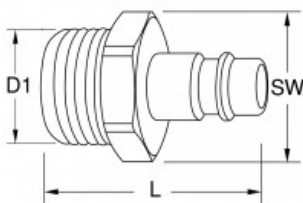

Male coupling with male thread

Article No.: 515.3491

EAN: 4042146173763

Promotional price: €7.00 *

Description

- body made of brass
- diameter 7,2 mm

Properties

| | |
|-----------------------|-------|
| Material1: | brass |
| Packaging contents: | 1 |
| Packaging height, mm: | 32 |
| Packaging length, mm: | 58 |
| Packaging width, mm: | 46 |
| Size outside thread: | 1/2" |
| Total length mm: | 35 |
| Weight [g]: | 41 |
| wrench size SW in mm: | 24 |

Fits for

| Article No. | Article | RRP: (ex. VAT) |
|-------------|---|-------------------|
| 515.3765 |  Pneumatic impact wrench, 1", 3388Nm | €749.90 * |
| 515.3770 |  Pneumatic impact wrench, 1", 2169Nm | €594.00 * |