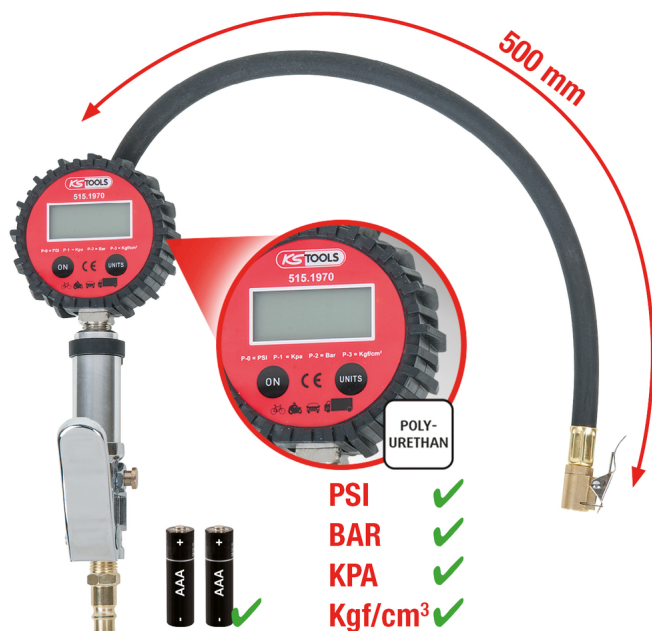

Digital tyre filling gauge, 0-14bar

Article No.: 515.1970

EAN: 4042146588154

Promotional price: €86.50 *

Description

- for one hand operation
- with rubber coated display
- manometer with digital display
- with filling lever and pressure release button
- hose with integrated locking male nipple
- with automatic switch-on and off
- large LCD display
- includes 1/4" coupling connector
- switchable: Bar, PSI, KPA, Kg/cm

Properties

Battery composition:	Zinc Carbon
Battery included:	Yes
Battery rechargeable:	No
Battery type:	AAA
Connection thread:	1/4"PT
Hose length in mm:	500
Lithium battery included:	No
No returns allowed:	Yes
Number of batteries required:	2
Operating pressure in bar:	max. 6,3 bar (90 psi)
Packaging contents:	1
Packaging height, mm:	85
Packaging length, mm:	218
Packaging width, mm:	86
Readout:	digital
Voltage battery:	1,5
Weight [g]:	490
Weight battery [kg]:	0.011
Weight class battery:	class1 (up to 15g)
Working range bar:	0 - 14
Working range psi:	0 - 200 psi
Working temperature:	- 15°C to + 60°C