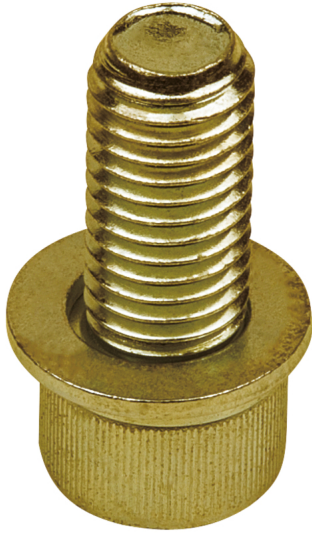

Screw, M14 x 30

Article No.: 440.0068

EAN: 4042146635667

RRP: €14.66 *

Description

Properties

Material1:	special tool steel
Packaging contents:	1
Packaging height, mm:	20
Packaging length, mm:	127
Packaging width, mm:	90
Thread:	M14 x 30.0
Weight [g]:	60