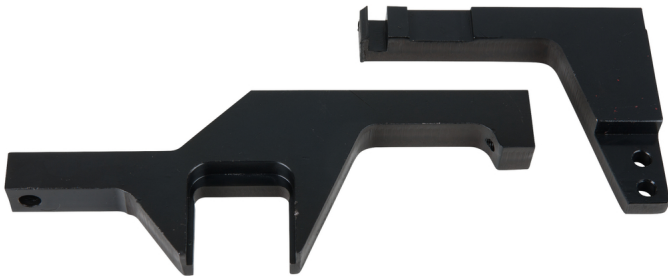

Camshaft locking tool inlet (2)

Article No.: 400.0852

EAN: 4042146426500

Promotional price: €134.50 *

Description

Properties

Application range:	BMW, Mini, PSA
OE-Code Mini:	11 9 540
OEM code:	11 9 540
Packaging contents:	1
Packaging height, mm:	15
Packaging length, mm:	165
Packaging width, mm:	150
Parts in the set:	2
Weight [g]:	812