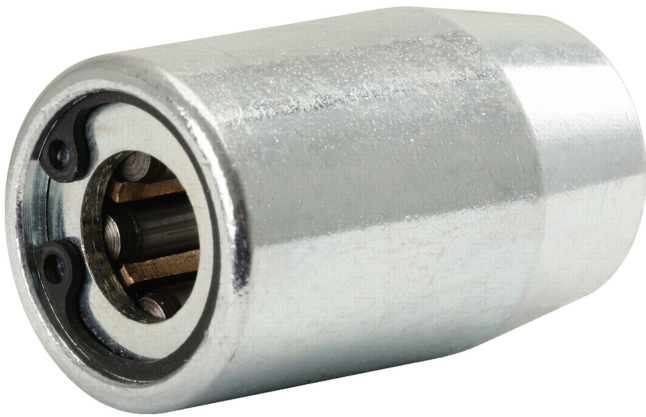

Stud screwdriver

Article No.: 116.2086

EAN: 4042146161630

Promotional price: €37.50 *

Description

- stud screwdriver with 1/2" square drive for special adaptor
- for a damage free entry and boring of the stud
- special tool steel

Properties

Function attribute 1:	magnetic
Material1:	special tool steel
Operating range of stud screws:	M8
Packaging contents:	1
Packaging height, mm:	30
Packaging length, mm:	62
Packaging width, mm:	33
Square drive imperial:	1/2
Total length L in mm:	35.0
Weight [g]:	70
height H:	23.0