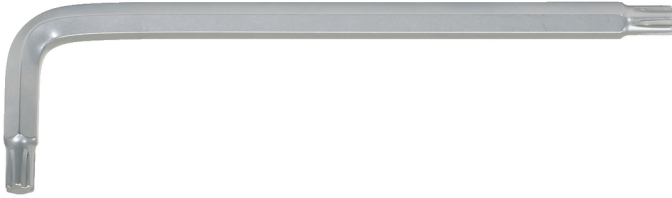

## RIBE® Key wrench, extra long

Article No.: 151.2457

EAN: 4042146171523

RRP: €11.54 \*

### Description

- extra long execution
- continuous hardened
- matt chrome
- special tool steel

### Properties

<b>Function attribute 1:</b>	continuous hardened
<b>Material1:</b>	finest chrome vanadium steel, matt finished
<b>Packaging contents:</b>	1
<b>Packaging height, mm:</b>	65
<b>Packaging length, mm:</b>	216
<b>Packaging width, mm:</b>	9.8
<b>Part length L2 in mm:</b>	50
<b>Profile size RIBE®:</b>	M10
<b>Total length L1 in mm:</b>	234
<b>Weight [g]:</b>	170
<b>With centre hole:</b>	no
<b>profile1:</b>	RIBE®