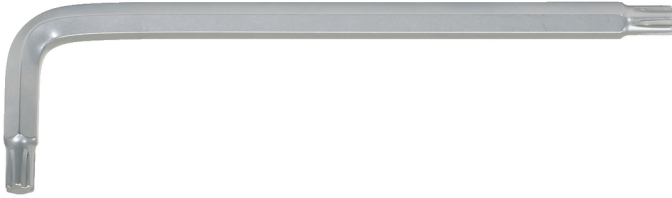

RIBE® Key wrench, extra long

Article No.: 151.2456

EAN: 4042146171516

RRP: €10.14 *

Description

- extra long execution
- continuous hardened
- matt chrome
- special tool steel

Properties

Function attribute 1:	continuous hardened
Material1:	finest chrome vanadium steel, matt finished
Packaging contents:	1
Packaging height, mm:	56
Packaging length, mm:	200
Packaging width, mm:	9.8
Part length L2 in mm:	47
Profile size RIBE®:	M9
Total length L1 in mm:	219
Weight [g]:	150
With centre hole:	no
profile1:	RIBE®