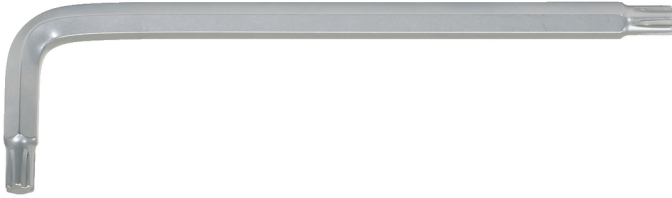

## RIBE® Key wrench, extra long

**Article No.:** 151.2455

**EAN:** 4042146171509

**RRP:** €8.40 \*

### Description

- extra long execution
- continuous hardened
- matt chrome
- special tool steel

### Properties

<b>Function attribute 1:</b>	continuous hardened
<b>Material1:</b>	finest chrome vanadium steel, matt finished
<b>Packaging contents:</b>	1
<b>Packaging height, mm:</b>	50
<b>Packaging length, mm:</b>	185
<b>Packaging width, mm:</b>	7.8
<b>Part length L2 in mm:</b>	44
<b>Profile size RIBE®:</b>	M8
<b>Total length L1 in mm:</b>	208
<b>Weight [g]:</b>	90
<b>With centre hole:</b>	no
<b>profile1:</b>	RIBE®