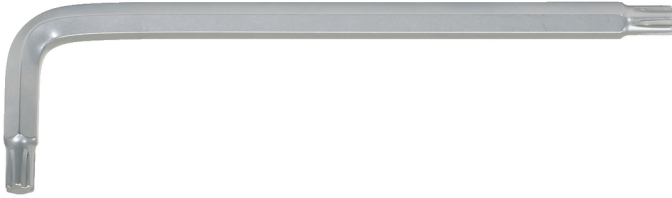

RIBE® Key wrench, extra long

Article No.: 151.2452

EAN: 4042146171479

RRP: €6.09 *

Description

- extra long execution
- continuous hardened
- matt chrome
- special tool steel

Properties

Function attribute 1:	continuous hardened
Material1:	finest chrome vanadium steel, matt finished
Packaging contents:	1
Packaging height, mm:	30
Packaging length, mm:	150
Packaging width, mm:	5.4
Part length L2 in mm:	33
Profile size RIBE®:	M5
Total length L1 in mm:	165
Weight [g]:	30
With centre hole:	no
profile1:	RIBE®