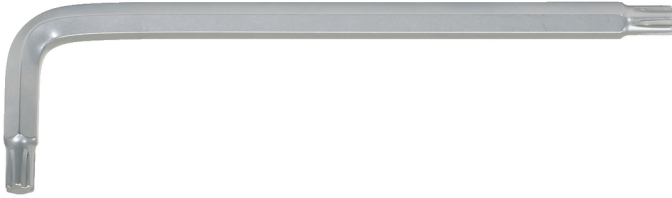

RIBE® Key wrench, extra long

Article No.: 151.2451

EAN: 4042146171462

RRP: €5.68 *

Description

- extra long execution
- continuous hardened
- matt chrome
- special tool steel

Properties

Function attribute 1:	continuous hardened
Material1:	finest chrome vanadium steel, matt finished
Packaging contents:	1
Packaging height, mm:	25
Packaging length, mm:	145
Packaging width, mm:	3.8
Part length L2 in mm:	29
Profile size RIBE®:	M4
Total length L1 in mm:	144
Weight [g]:	20
With centre hole:	no
profile1:	RIBE®