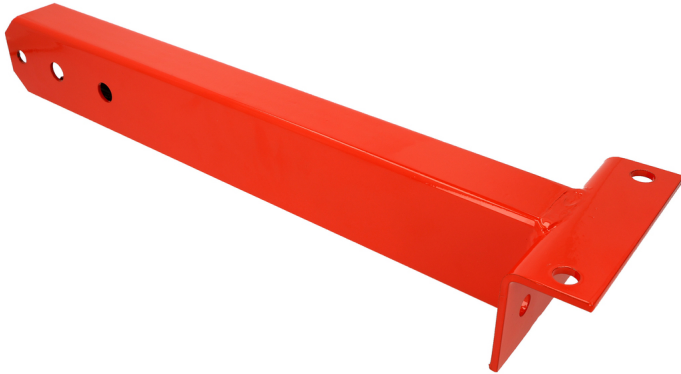

## Wheel frame connection tube

**Article No.:** 160.1285-R026P

**EAN:** 4042146998595

**RRP:** €262.55 \*

### Description

### Properties

**Packaging contents:** 1

**Weight [g]:** 6500