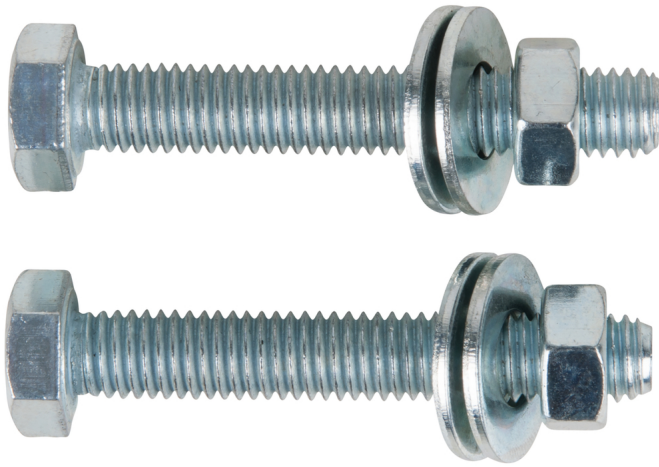

Locking pin for half shell coupling, 2 pcs

Article No.: 150.2379

EAN: 4042146512692

RRP: €8.90 *

Description

Properties

Material1:	special tool steel
Packaging contents:	1
Packaging height, mm:	18
Packaging length, mm:	55
Packaging width, mm:	18
Parts in the set:	2
Total length L in mm:	55
Weight [g]:	60