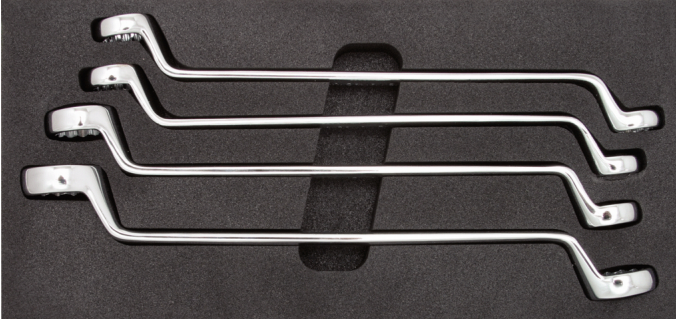

PE insert 395 x 188 x 35mm

Article No.: 818.1327-97

EAN: 4042146144152

RRP: €31.17 *

Description

Properties

Application tools: for 4 pcs combination wrench set
Colour: black
Dimensions in mm: 395x188x35
Material1: PE-system insert
Weight [g]: 40