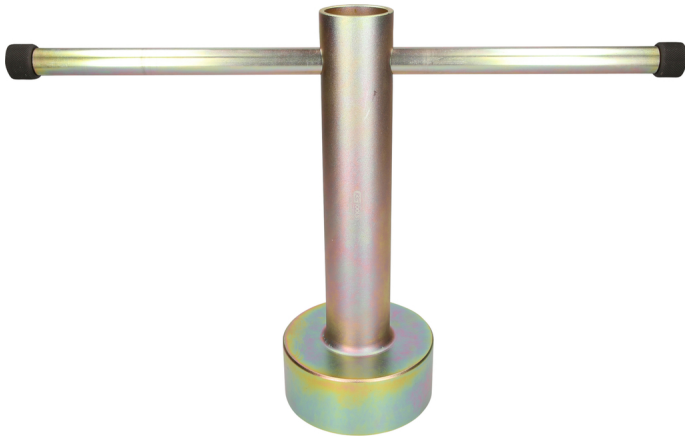

## Axle nut wrench for Fuso rear axle, 120 mm

**Article No.:** 460.4385

**EAN:** 4042146758564

**Promotional price:** €477.00 \*

### Description

- quick-action pin drive
- 8-point
- extra long execution
- high accuracy of fit
- extremely robust version
- suitable for high tightening and loosening torque
- special tool steel

### Properties

<b>Diameter in mm:</b>	142
<b>Function attribute 1:</b>	robust
<b>Height in mm:</b>	360
<b>Material1:</b>	special tool steel
<b>Packaging contents:</b>	1
<b>Packaging height, mm:</b>	200
<b>Packaging length, mm:</b>	573
<b>Packaging width, mm:</b>	256
<b>Weight [g]:</b>	8550
<b>profile1:</b>	8 point
<b>wrench size SW in mm:</b>	120