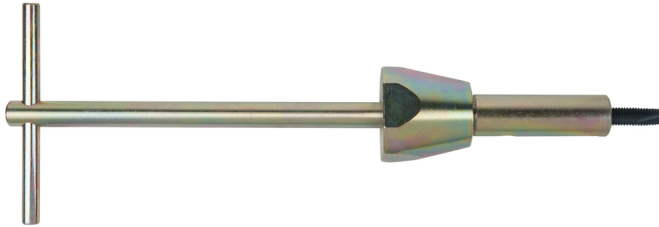

## Injector sleeve taper tap for Volvo

**Article No.:** 460.0976

**EAN:** 4042146717660

**RRP:** €234.53 \*

### Description

### Properties

<b>Material1:</b>	special tool steel
<b>Packaging contents:</b>	1
<b>Packaging height, mm:</b>	45
<b>Packaging length, mm:</b>	370
<b>Packaging width, mm:</b>	185
<b>Weight [g]:</b>	640