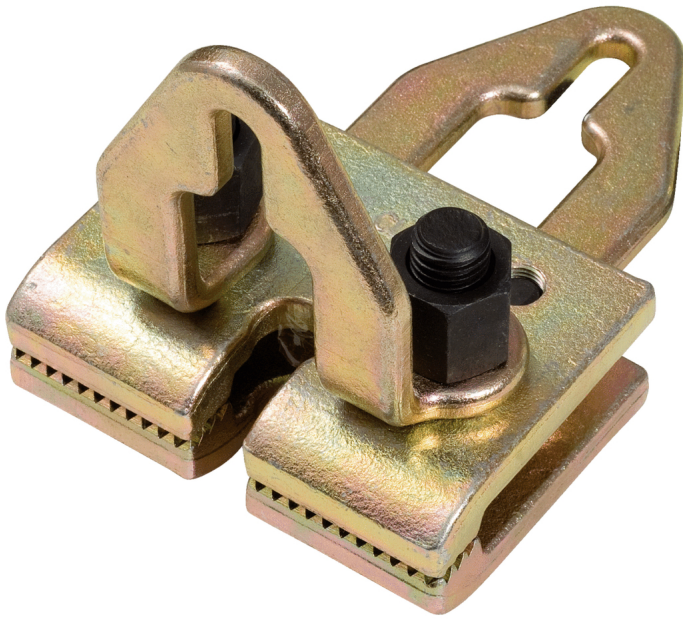

Dbl jaw pull clamp, 2 directions, 175mm

Article No.: 140.2445

EAN: 4042146328231

RRP: €243.22 *

Description

- two directions of pull
- no distorting due to the security device
- ideal for car body repairs
- extremely versatile
- special tool steel

Properties

Application in general: for body construction

Clamping depth in mm: 32

Claw width in mm: 120

Fixing bolt: M17x90

Format: massive

Material1: special tool steel

Packaging height, mm: 72

Packaging length, mm: 254

Packaging width, mm: 164

Total length mm: 175

Weight [g]: 2855