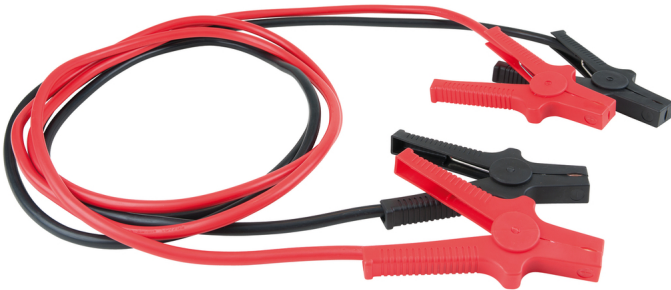

Jump leads set Ø35mm

Article No.: 550.1755

EAN: 4042146579879

Promotional price: €60.50 *

Description

- high quality design for tough daily use in a workshop
- suitable for 12 and 24 volts
- ideal for petrol and diesel engines in passenger cars and commercial cars
- with insulated stable battery terminals for optimal conductivity
- CCA (copper-coated aluminium)
- the handy carrying case allows for easy storage after use

Application range / for: Motorcycles, passenger cars, vans, caravans, boats, forklifts, commercial vehicles and agricultural machinery

Properties

Cable length in m:	4.5
Cross section mm²:	35
Norm:	DIN ISO 72553
Packaging contents:	1
Packaging height, mm:	68.6
Packaging length, mm:	280
Packaging width, mm:	238.8
Size for diesel motor in cm³:	4000
Size for petrol motor in cm³:	7000
Weight [g]:	3400
max. Load 30 sec:	490 A